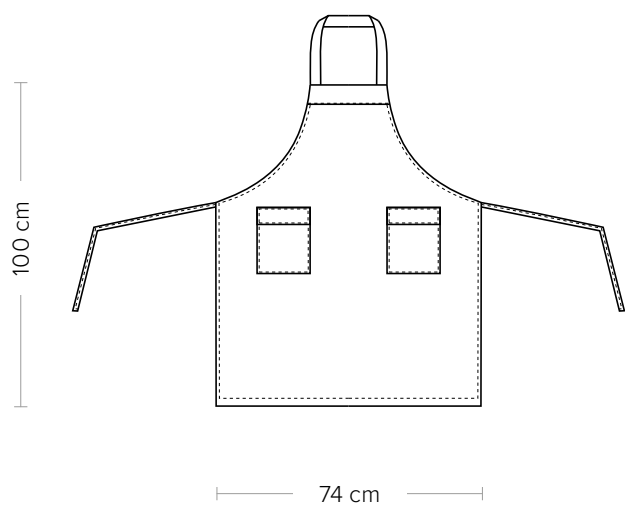

# AMSTERDAM

CODICE ARTICOLO  
1100

**Giblor's**  
italian work/life specialist

**DETTAGLI**  
- 2 tasche

**TAGLIE**  
Taglia unica

**COLORE**  
000 Nero

**TESSUTO**  
65% poliestere  
35% cotone  
200 g / m<sup>2</sup>

# AMSTERDAM

ITEM CODE  
1100

**Giblor's**  
italian work/life specialist

**DETAILS**  
- 2 pockets

**SIZES**  
One size

**COLOURS**  
000 Black

**FABRIC**  
65% polyester  
35% cotton  
200 g / m<sup>2</sup>