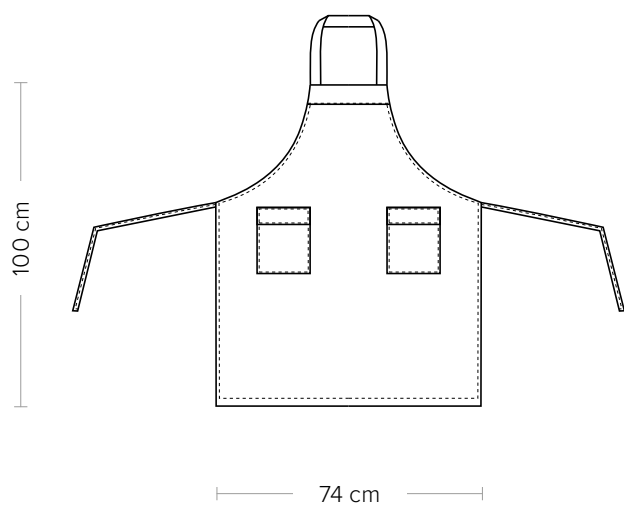

# AMSTERDAM

CODICE ARTICOLO  
1100

**Giblor's**  
italian work/life specialist

**DETTAGLI**  
- 2 tasche

**TAGLIE**  
Taglia unica

**COLORE**  
000 Nero

**TESSUTO**  
65% poliestere  
35% cotone  
200 g / m<sup>2</sup>

# AMSTERDAM

ITEM CODE  
1100

**Giblor's**  
italian work/life specialist

**DETAILS**  
- 2 pockets

**SIZES**  
One size

**COLOURS**  
000 Black

**FABRIC**  
65% polyester  
35% cotton  
200 g / m<sup>2</sup>