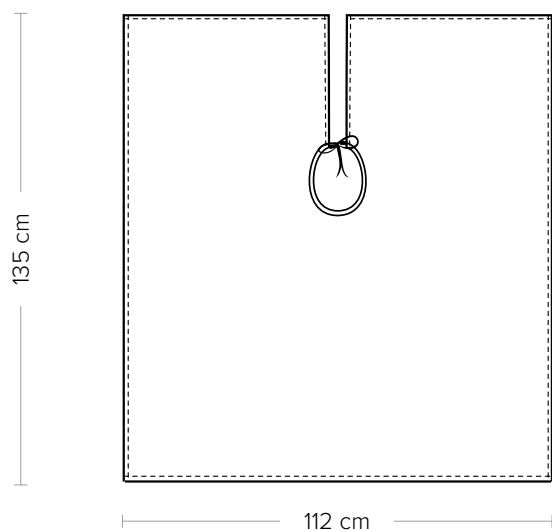

COLORI DISPONIBILI

00 Bianco

000 Nero

MANTELLA ZOE

ITEM CODE
20P051615

Giblor's
italian work/life specialist

DETAILS
- Hair cutting cape
- Closure with laces

SIZES
One size